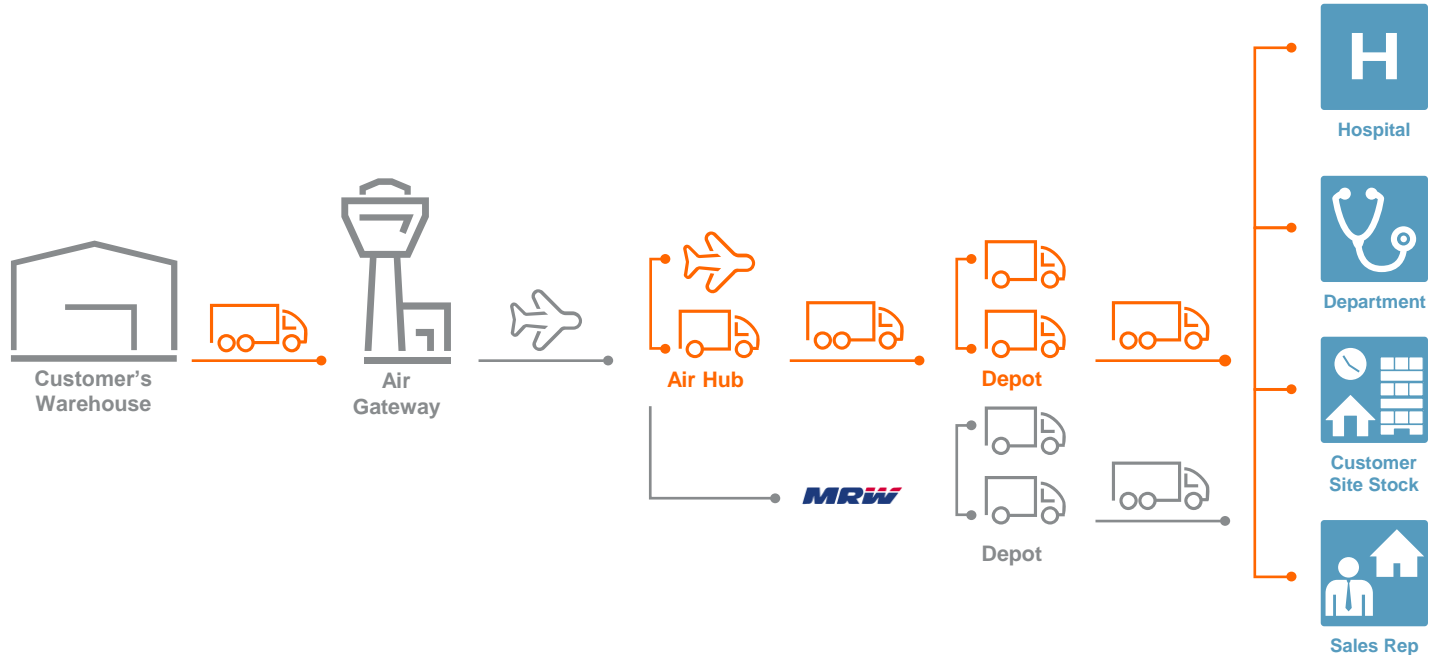

CUSTOMER SEES MANY BENEFITS AND REDUCED COST

STREAMLINED DISTRIBUTION
through direct delivery from the
distribution centre to hospitals

The local customer's
**WAREHOUSE CAN
BE DOWNSIZED**

LESS HANDLING POINTS
results in less product damage
and the reduction of overall
transportation budget by **10%**

1

...

TNT picks up the shipment from customer's distribution centre in the Netherlands

**2**

...

Shipment is uplifted on a commercial flight from Brussels to Madrid or Lisbon

**3**

...

Upon arrival in Madrid, the shipment is injected directly into the domestic network for delivery before 9:00am

**4**

...

Deliveries are handled using a combination of TNT's core premium services and last mile dedicated deliveries through a partnership with MRW

**5**

...

The shipping process is closely monitored by local, dedicated customer Service teams in close cooperation with local Special Services

TNT DELIVERS MEDICAL PRODUCTS BEFORE 9:00AM TO THE HOSPITALS IN PORTUGAL & SPAIN